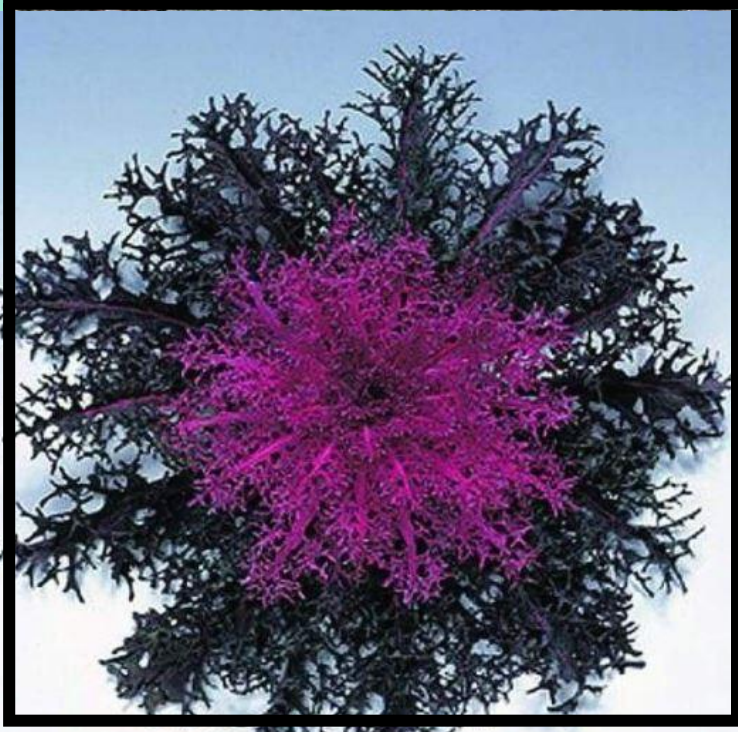

CABBAGE, KALE & CELOSIA

Peacock Red

**Nagoya Rose
(White)**

**Pigeon Red
(Purple)**

Osaka White (Red)

**Coral Prince White
(Queen Red)**

**Crystal Deep Red
(Pink, Red, White)**

Celosia Magenta

Celosia Assorted

Celosia Scarlet

***All Kale/Cabbage ships green - the red, pink & white pigment will color up after consistent 50 degree temps or lower night temps.**

MUMS

Yellow

White

Orange

Bronze

VIOLA YELLOW

**SALVIA
LANCELOT**

**VERBENA
IMAGINATION**

**VERBENA
POLARIS**